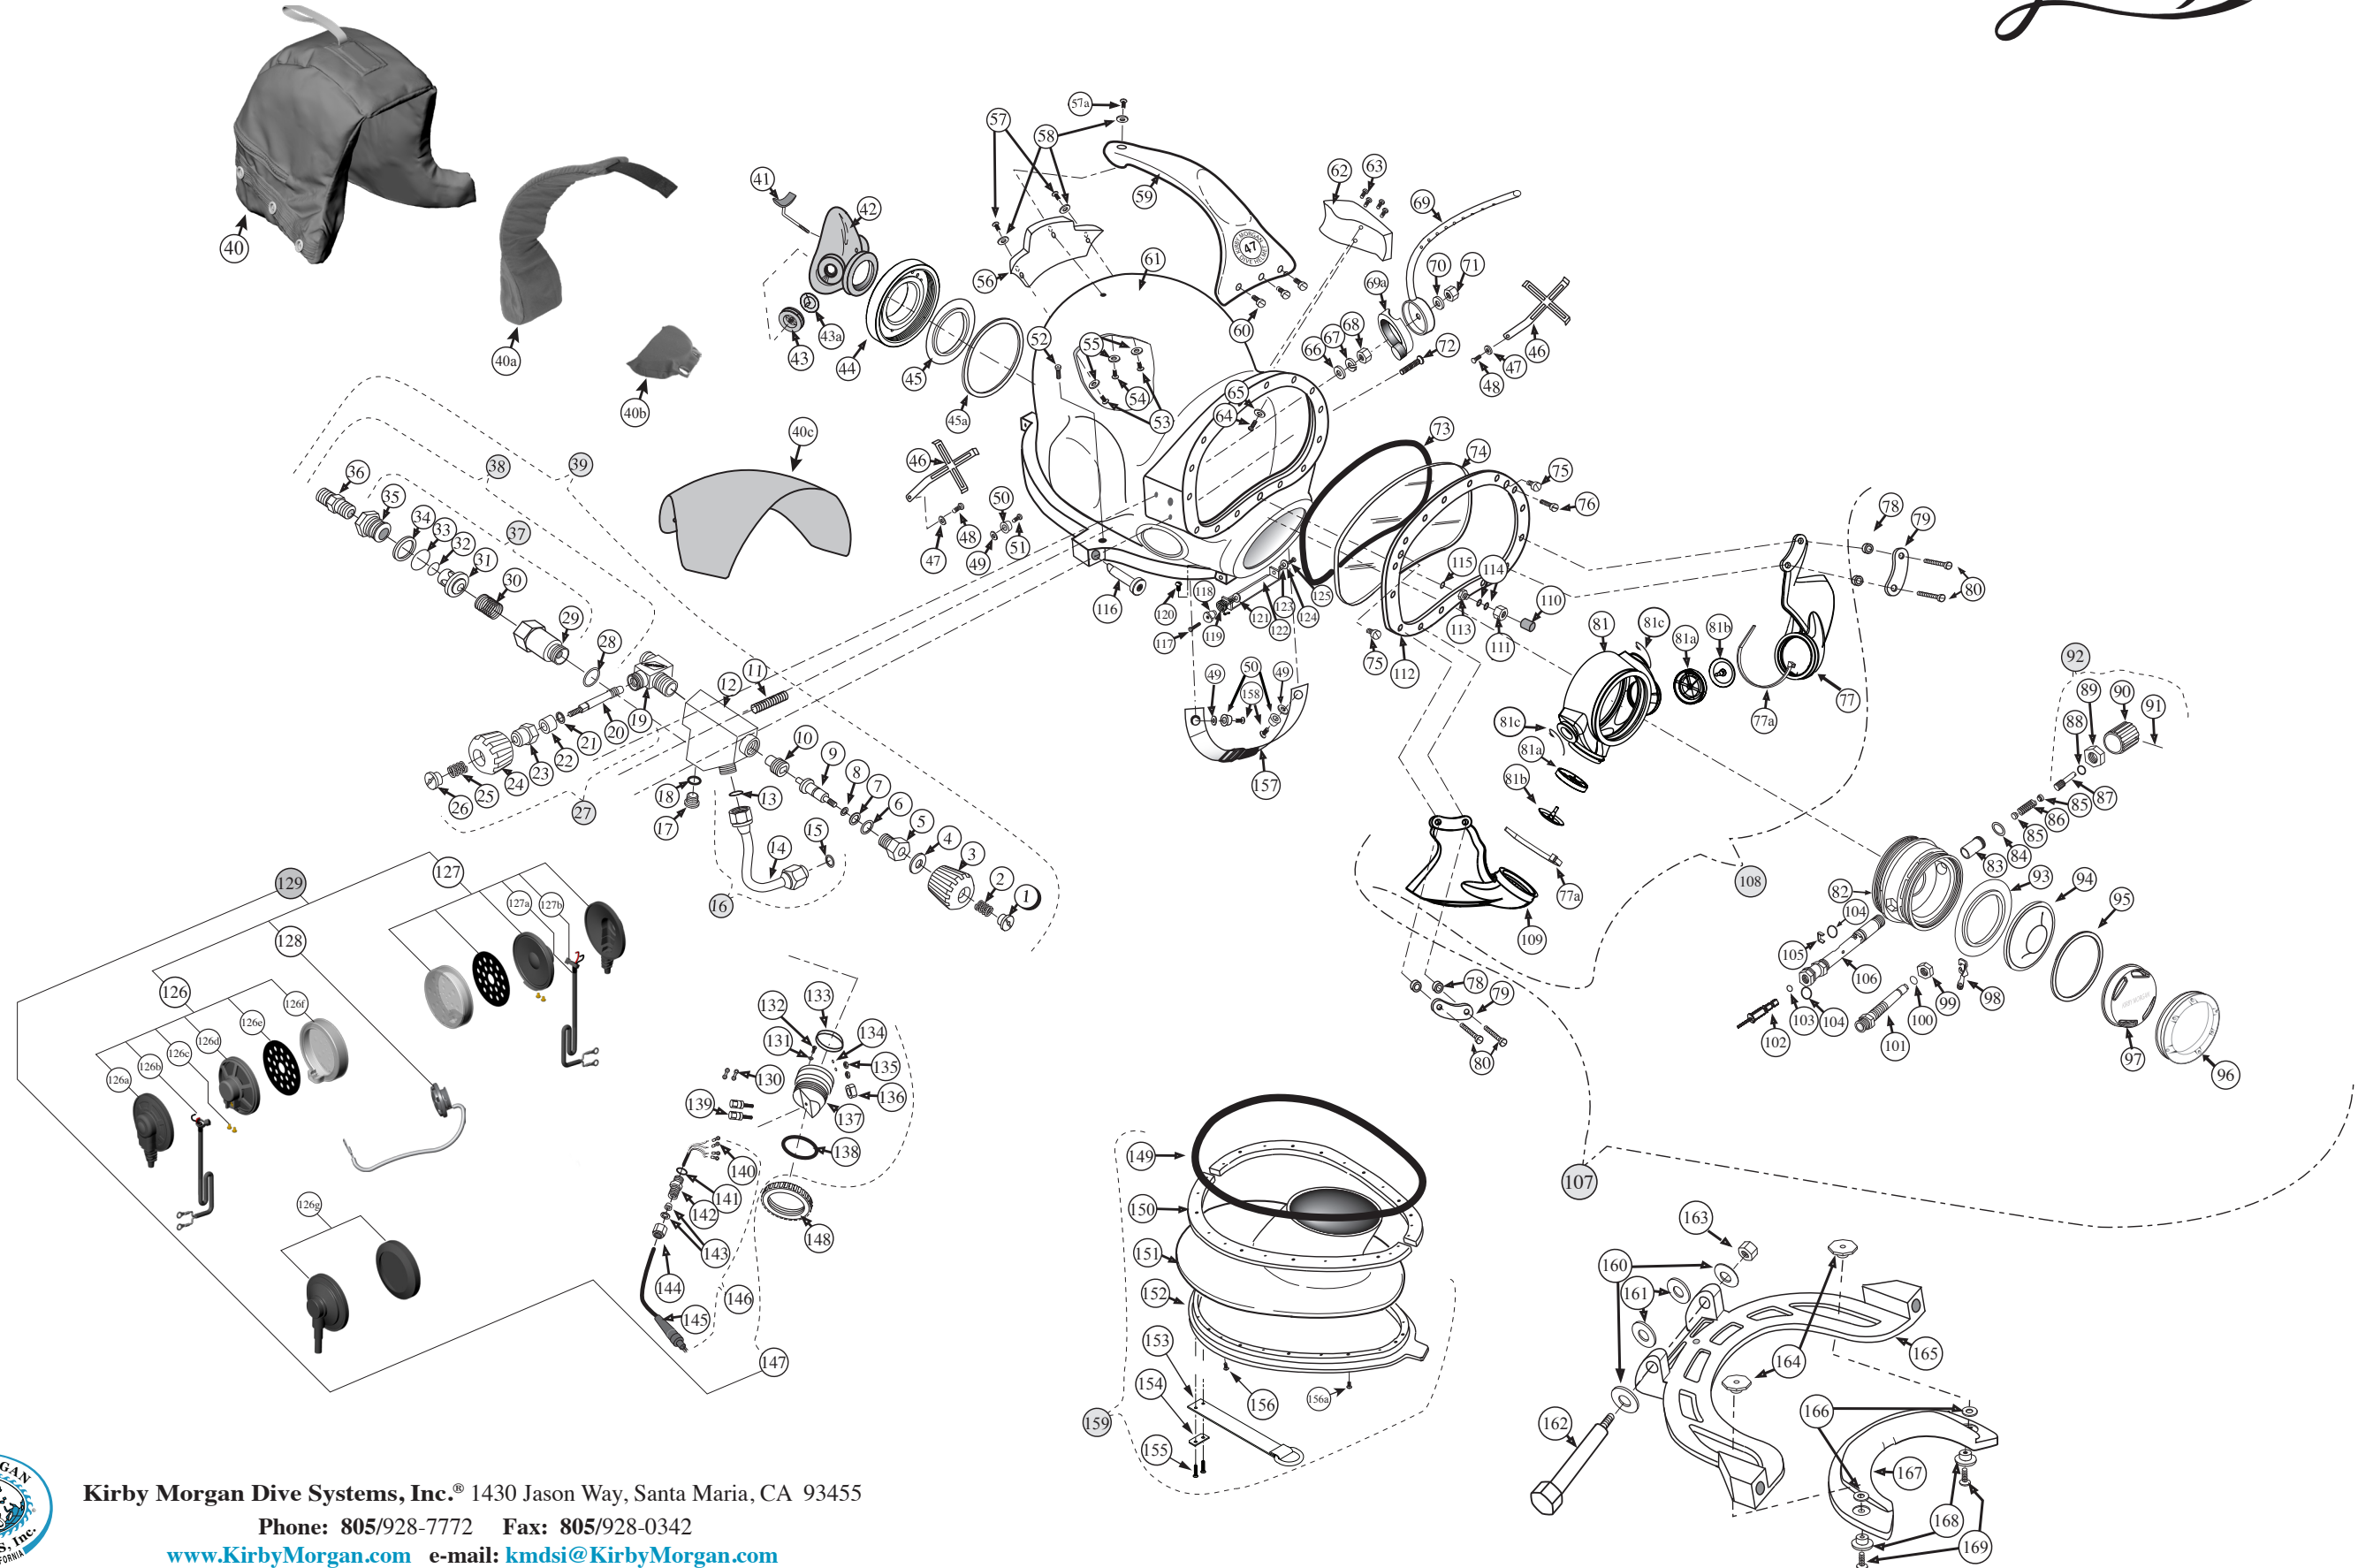

Location #	Part#	Description
126	515-018	Earphone, Right, 9"
126a		Order Earphone Cover Set 510-842
126b	515-102	Communication Wire 9"
126c	530-098	Screw
126d	515-090	Earphone Speaker
126e	520-015	Protector, Earphone
126f		Order Earphone Cover Set 510-842
126g	510-542	Covers, Earphone, Pre-April 2011
127	515-019	Earphone, Left, 15.5"
127a	515-101	Communication Wire 15.5"
127b	520-038	Tie-Wrap
128	515-029	Microphone
129	515-033	Communications Set, 17K
130	515-055	Wiring Harness, Posts
131	330-035	Washer
132	330-030	Screw
133	510-630	Cover, Comm. Module
134	530-525	Washer
135	530-308	Nut
136	550-040	Nut
137	520-130	Comm Module drilled for Posts
	520-132	Comm Module drilled for W.P Conn/Male
138	510-029	O-ring
139	315-020	Communications Post
140	515-049	Single Wire Terminal
141	510-481	O-ring
142	555-175	Packing Gland
143	520-113	Ferrule Set
144	555-178	Packing Nut
145	515-045	Waterproof Connector, Male 4-Pin
146	505-047	W.P. Connector Assembly
147	515-023	Comm Assembly w/ Posts
	515-024	Comm Assembly w/W.P Conn.
148	320-026	Comm Mount Nut
149	510-450	O-ring, Neck Ring
150	540-105	Split Ring, (2 Required)
151	510-628	Neck Dam, Neoprene (med)
	510-631	Neck Dam, Latex (sm-med)
152	560-078	Stepped Neck Dam Ring

Location #	Part#	Description
153	505-142	Pull Strap Assembly
154	540-115	Strap Plate
155	530-220	Screw
156	530-024	Screw
156a	530-022	Screw
157	505-111	Chin Strap Assembly Purchase 525-716 Kit
158	530-031	Screw
159	505-119	Neck Ring Assembly (neop.)
160	530-545	Washer
161	520-165	Washer
162	530-027	Hinge Bolt
163	530-028	Lock Nut
164	550-113	Adjustment Nut
165	560-111	Locking Collar
166	530-547	Washer
167	520-098	Neck Pad w/#166 (2)
168	550-045	T-Washer
169	530-064	Screw

* CAN ONLY BE REPAIRED BY A TRAINED TECHNICIAN.

Product Changes

Following publication of this booklet, certain changes in standard equipment, options, prices and the like may have occurred which would not be included in these pages. Your Authorized KMDSI dealer is your best source for up-to-date information on any of these products. © Kirby Morgan Dive Systems, Inc. reserves the right to change product specifications at any time without incurring obligations.

CAUTION

Use only Kirby Morgan original replacement parts. The use of other manufacturers' parts will interfere with the performance characteristics of your life support equipment and may jeopardize your safety. Additionally, any substitutions will void any warranties offered by KMDSI. When ordering spares, always insist on Kirby Morgan original parts.

Kirby Morgan Dive Systems, Inc.® 1430 Jason Way, Santa Maria, CA 93455

Phone: 805/928-7772 Fax: 805/928-0342

www.KirbyMorgan.com e-mail: kmdsi@KirbyMorgan.com

Kirby Morgan 47 Helmet

Kirby Morgan Dive Systems, Inc.® 1430 Jason Way, Santa Maria, CA 93455

Phone: 805/928-7772 Fax: 805/928-0342

www.KirbyMorgan.com e-mail: kmdsi@KirbyMorgan.com